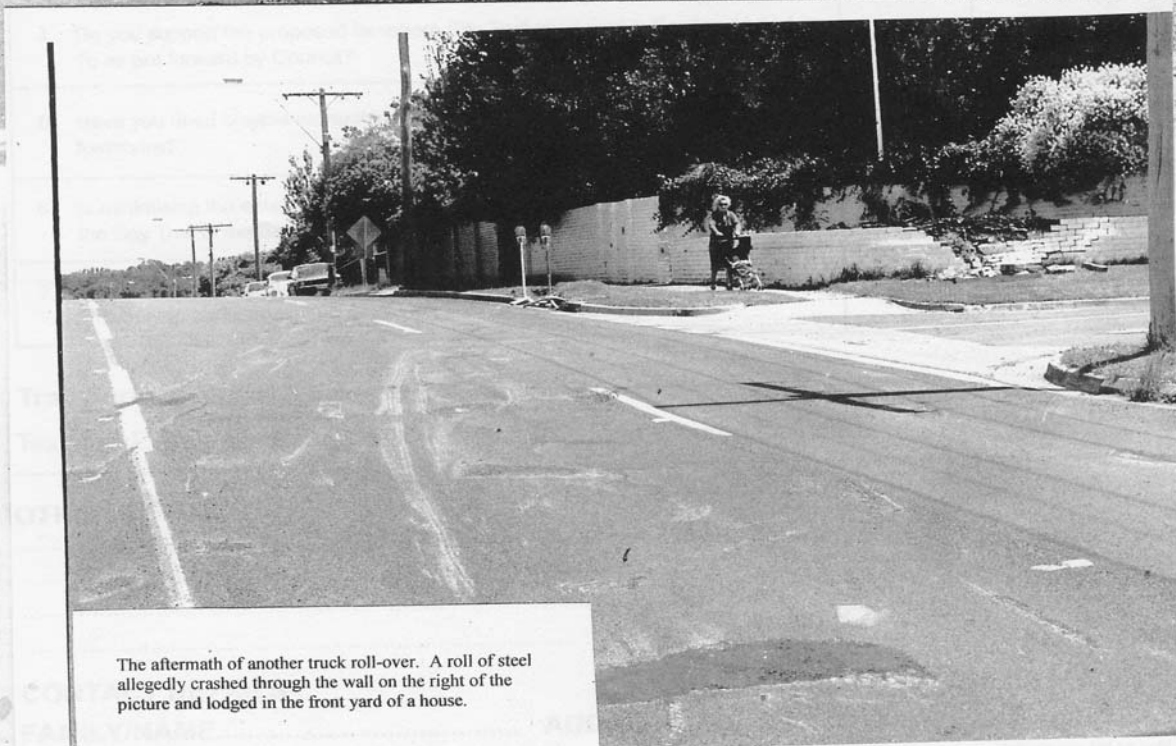

T 9589 5194 F 9589 1680

info@beaumarisconservation.net

www.beaumarisconservation.net

Photo 1 – A truck rollover onto the nature strip

Photo 2 – Aftermath of a 17 tonne steel roll (*mass of a Melbourne tram*) breaking free and rolling into a front wall
- Note the successive bounce gouges in the road surface!

A truck roll-over in Beach Road north of Charman Road. there were several fatalities and serious injuries from head on collisions prior to the road being choked to 2 lanes.

The aftermath of another truck roll-over. A roll of steel allegedly crashed through the wall on the right of the picture and lodged in the front yard of a house.